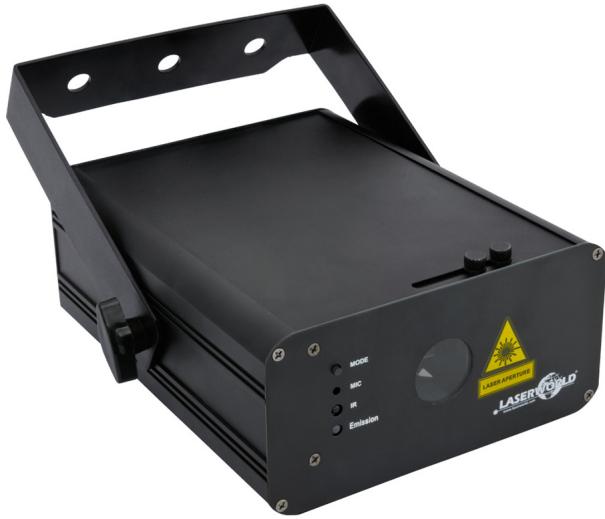

Laserworld EL 500-RGB KeyTEX